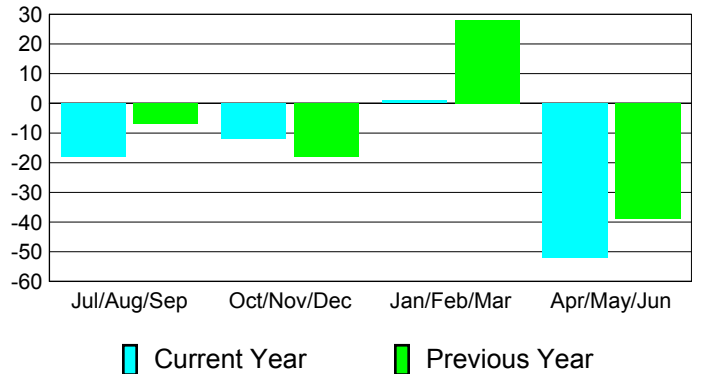

Club Results 2010-2011

Goal, New, Dropped, Gain/Loss

MEMBERSHIP

**Membership Results
2010-2011**

**Membership
2009-2010**

Month	Net Memb Goal	Actual New Memb	Actual Dropped Memb	Gain/Loss of Memb	Gain/Loss of Memb
Jul/Aug/Sep	-15	17	-35	-18	-7
Oct/Nov/Dec	0	17	-29	-12	-18
Jan/Feb/Mar	-10	25	-24	1	28
Apr/May/Jun	0	24	-76	-52	-39
Totals	-25	83	-164	-81	-36

Membership Results 2010-2011

Goal, New, Dropped, Gain/Loss

Comparison of Club Gain/Loss

Current Year Compared to the Previous Year

Comparison of Membership Gain/Loss

Current Year Compared to the Previous Year

YTD Status Quo Clubs 2010-2011

Status Quo Clubs Compared to Status Quo Members

Gender Comparison 2010-2011

Jul/Aug/Sep

Oct/Nov/Dec

Jan/Feb/Mar

Apr/May/Jun

Male