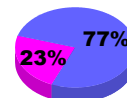

Membership Results 2010-2011

Goal, New, Dropped, Gain/Loss

Comparison of Club Gain/Loss

Current Year Compared to the Previous Year

Comparison of Membership Gain/Loss

Current Year Compared to the Previous Year

YTD Status Quo Clubs 2010-2011

Status Quo Clubs Compared to Status Quo Members

Gender Comparison 2010-2011

Jul/Aug/Sep

Oct/Nov/Dec

Jan/Feb/Mar

Apr/May/Jun

Male