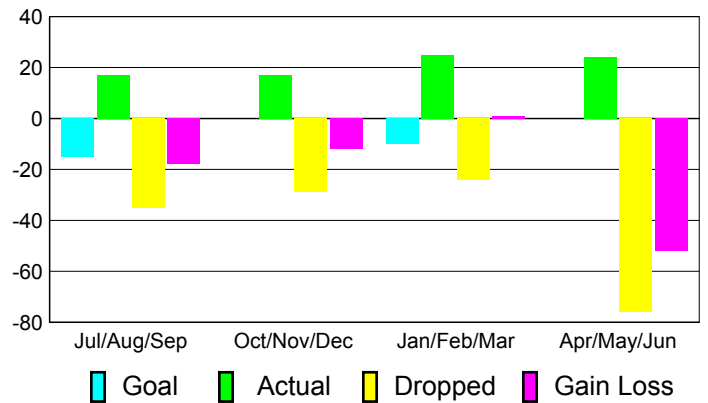

Club Results 2010-2011

Goal, New, Dropped, Gain/Loss

MEMBERSHIP

**Membership Results
2010-2011**

**Membership
2009-2010**

Month	Net Memb Goal	Actual New Memb	Actual Dropped Memb	Gain/Loss of Memb	Gain/Loss of Memb
Jul/Aug/Sep	-15	17	-35	-18	-7
Oct/Nov/Dec	0	17	-29	-12	-18
Jan/Feb/Mar	-10	25	-24	1	28
Apr/May/Jun	0	24	-76	-52	-39
Totals	-25	83	-164	-81	-36

Membership Results 2010-2011

Goal, New, Dropped, Gain/Loss

Comparison of Club Gain/Loss

Current Year Compared to the Previous Year

Comparison of Membership Gain/Loss

Current Year Compared to the Previous Year