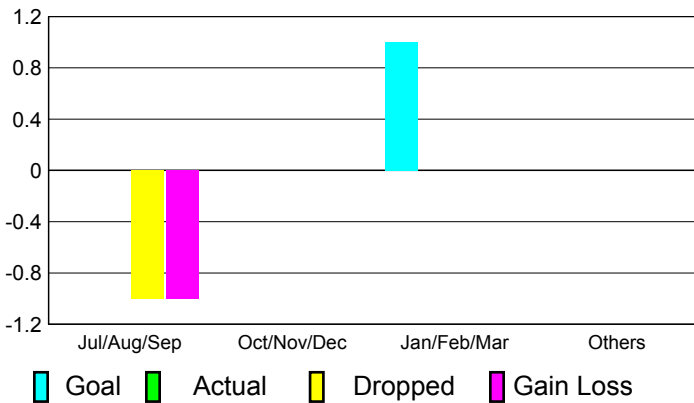

2010-2011 GMT Reports for District (or Undistricted) **District 108IB4**

GMT: **Federico STEINHAUS**

Location: **ITALY**

GMT CA: **4**

CLUBS

**Club Results
2010-2011**

**Clubs
2009-2010**

Month	New Club Goal	Actual New Clubs	Actual Dropped Clubs	Gain/Loss of Clubs	Gain/Loss of Clubs
Jul/Aug/Sep	0	0	-1	-1	0
Oct/Nov/Dec	0	0	0	0	0
Jan/Feb/Mar	1	0	0	0	0
Apr/May/Jun	0	0	0	0	0
Totals	1	0	-1	-1	0

Club Results 2010-2011

Goal, New, Dropped, Gain/Loss

MEMBERSHIP

**Membership Results
2010-2011**

**Membership
2009-2010**

Month	Net Memb Goal	Actual New Memb	Actual Dropped Memb	Gain/Loss of Memb	Gain/Loss of Memb
Jul/Aug/Sep	-15	17	-35	-18	-7
Oct/Nov/Dec	0	17	-29	-12	-18
Jan/Feb/Mar	-10	25	-24	1	28
Apr/May/Jun	0	24	-76	-52	-39
Totals	-25	83	-164	-81	-36